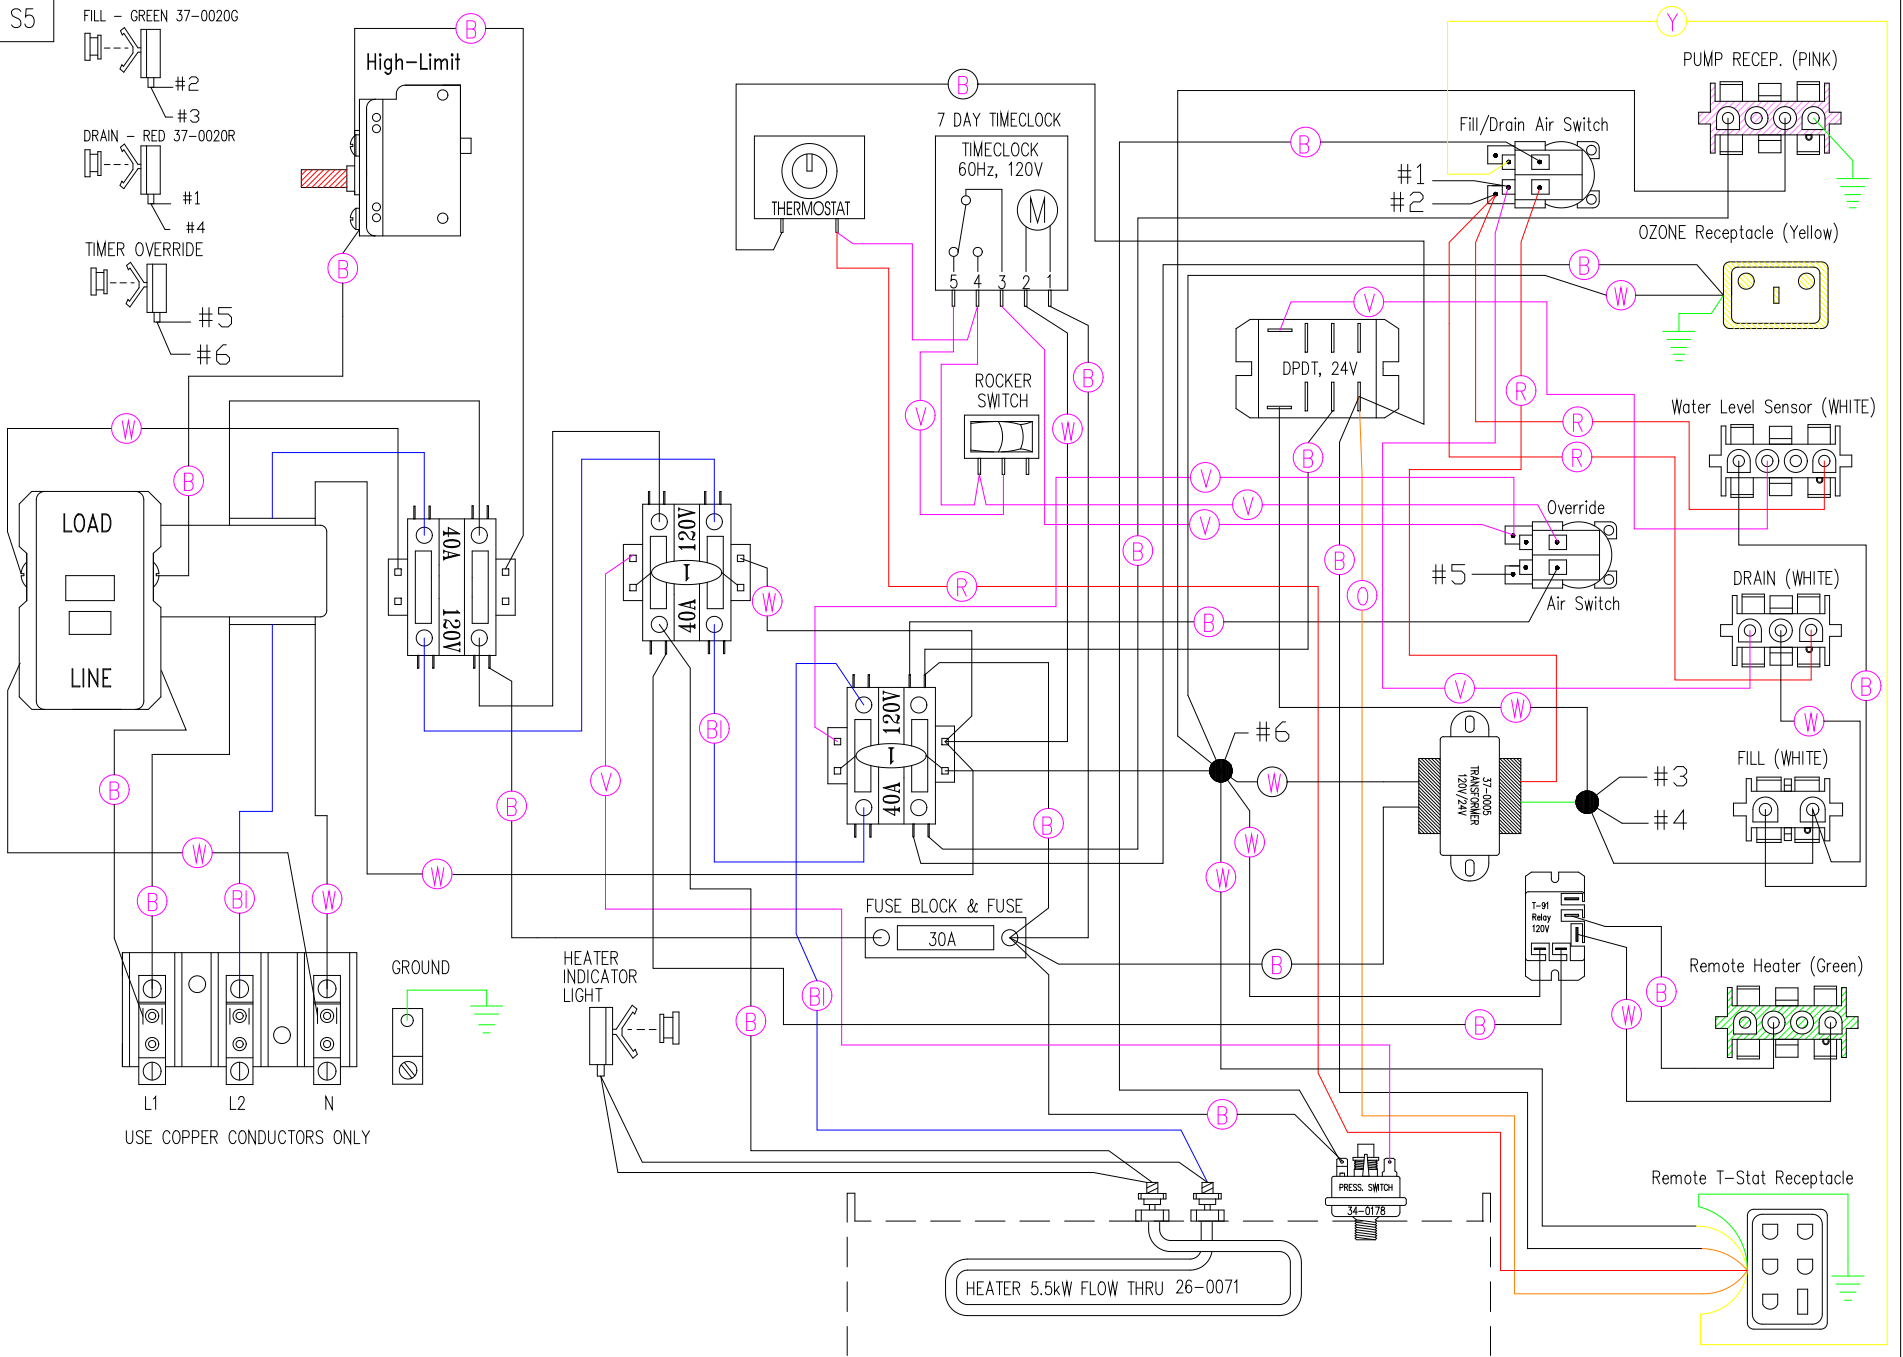

Manufacture Notes:

Drawn	MBS	Rev	2
Date	05.06.08		
Diagram No.	8207		
Wire Color Code			
B - Black	G - Green		
Br - Brown	Bl - Blue		
R - Red	V - Violet		
O - Orange	W - White		
Y - Yellow	Gr - Gray		

USE COPPER CONDUCTORS ONLY

Manufacture Notes:

Drawn	MBS	Rev	2	Wire Color Co
Date	05.06.08			B - Black G -
Diagram No.	8207			Br - Brown Bl -
				R - Red V -
				O - Orange W -
				Y - Yellow Gr -

Manufacture Notes:

Drawn	Rev	Wire Color Code
MBS	2	
Date	05.06.08	
Diagram No.	8207	

B - Black	G - Green
Br - Brown	Bl - Blue
R - Red	V - Violet
O - Orange	W - White
Y - Yellow	Gr - Gray