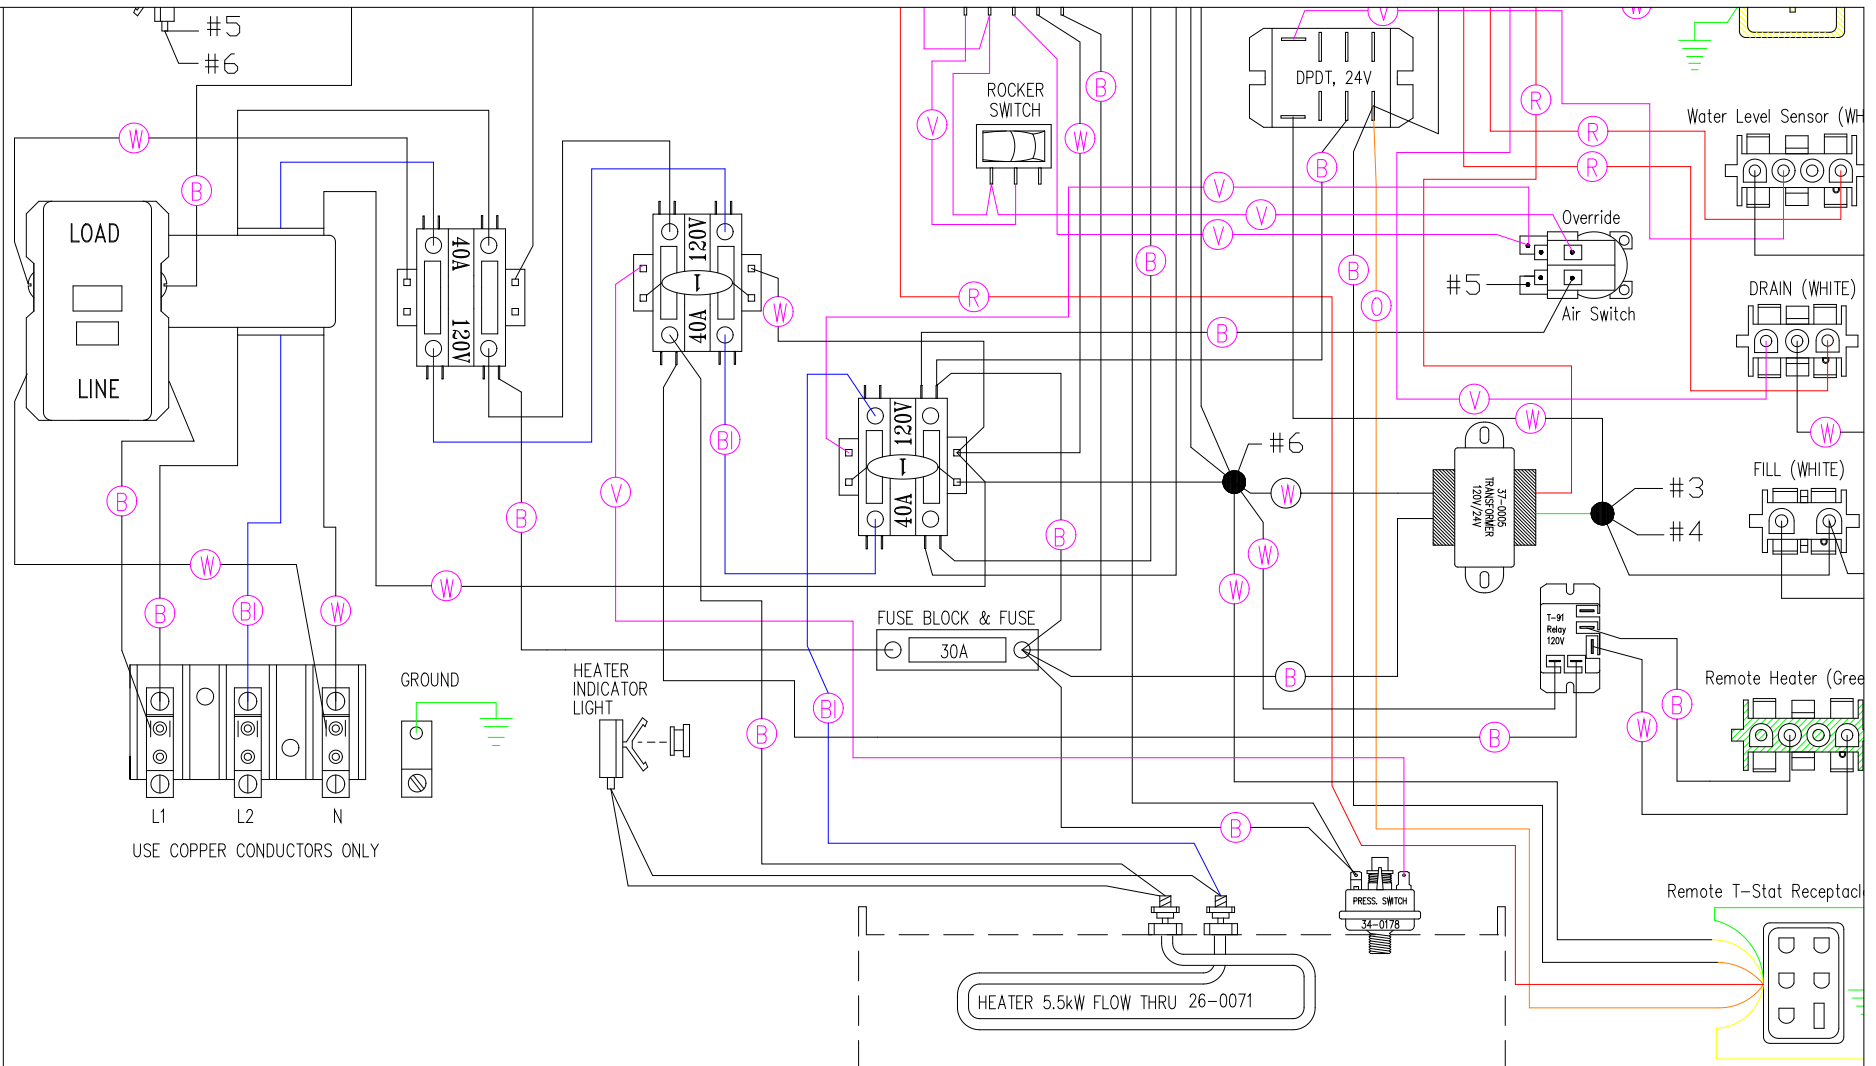

Manufacture Notes:

Drawn	MBS	Rev	2
Date	05.06.08		
Diagram No.	8207		
Wire Color Code			
B - Black	G - Green		
Br - Brown	Bl - Blue		
R - Red	V - Violet		
O - Orange	W - White		
Y - Yellow	Gr - Gray		

USE COPPER CONDUCTORS ONLY

Manufacture Notes:

Drawn	MBS	Rev	2	Wire Color Co
Date	05.06.08			B - Black G -
Diagram No.	8207			Br - Brown Bl -
				R - Red V -
				O - Orange W -
				Y - Yellow Gr -

Manufacture Notes:

Drawn	Rev	Wire Color Code
MBS	2	
Date	05.06.08	
Diagram No.	8207	